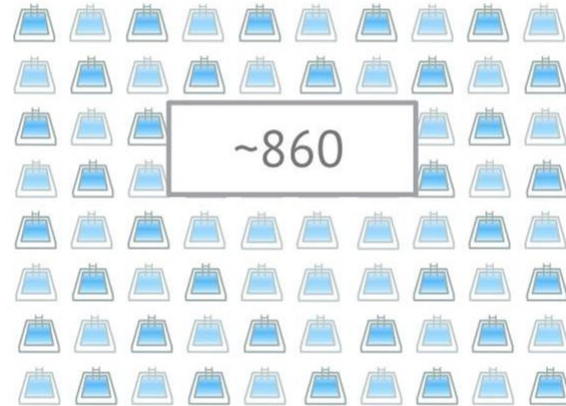

Impact van de pilot

CO₂ Impact

Car rides from Amsterdam to Milan

Amsterdam

862,987

CO₂

Milan

Water use

Olympic-size swimming pools

~860